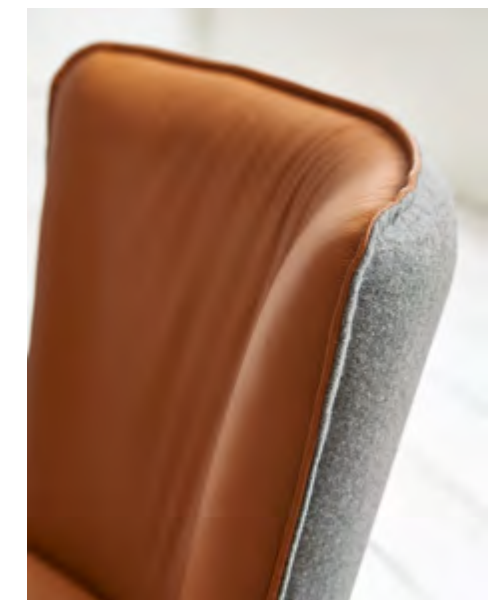

Esstisch 6443-0322 OLE: LBH 220/100/75 cm • Eiche rustico hell geölt • Stuhl 2311-17ZC LEVA mit Drehfunktion: BHT 59/88/66 cm • Bank P933-17ZC P9 IMPULS: LHT 230/87/67 cm • Edelstahloptik • Bezug: Leder cognac, Boston grau

Dining table 6443-0322 OLE: LWH 220/100/75 cm • Oak rustico light oiled finish • Chair 2311-17ZC LEVA with swivel function: WHD 59/88/66 cm • Bench P933-17ZC P9 IMPULS: LHD 230/87/67 cm • Stainless steel optic • Fabric: Leather cognac, Boston grey

Sehen Sie auch den
Videoclip unter
www.venjakob-moebel.de