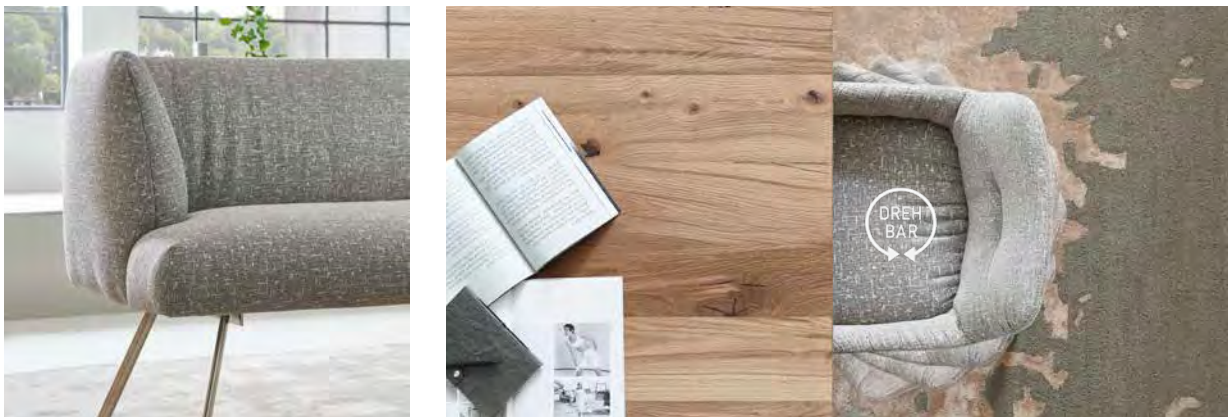

PERFEKT AUF EINANDER ABGESTIMMT: ESSTISCH, BANK UND SESSEL

IDEALLY MATCHED: DINING TABLE, BENCH AND ARMCHAIR

Die Kombination aus dem **Esstisch ET324 FIN**, der **Bank P2 IMPULS** und dem **Sessel 2276 GRETA** erfüllt höchste Ansprüche an Design und Ästhetik. Ob Sitzgestell oder Tischbeine: Die Edelstahloptik der Untergestelle findet sich unisono wieder und korrespondiert mit der Tischplatte in Eiche rustico hell geölt. Doch auch der Komfort kommt nicht zu kurz: Der Sessel GRETA bietet eine optionale Drehfunktion und ermöglicht bequemes Sitzen über viele Stunden.

The combination of the dining table **ET324 FIN**, the bench **P2 IMPULS** and the armchair **2276 GRETA** meets the highest demands in terms of design and aesthetics. Whether chair frame or table legs: the stainless steel optic of the frames optically links the elements and ideally accentuates the table top in oak rustico light oiled finish. Comfort is also given full consideration: The GRETA armchair features an optional swivel function and allows comfortable sitting over many hours.